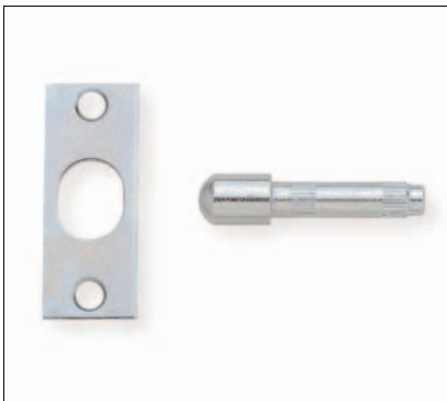

**WS12 Hinge Bolts**

- Hinge bolts help keep the door in the frame on the hinged side aiding protection against a force attack
- Recommended for use in outward opening doors

Prod Code	Finish	Pack
V-WS12-2-BR	Brown	2 in pack
V-WS12-2-WE	White	2 in pack

**WS14 Hinge Bolts**

- Hinge bolts help keep the door in the frame on the hinged side aiding protection against a force attack
- Recommended for use in outward opening doors

Prod Code	Finish	Pack
V-WS14-2-BZ	Zinc	2 in pack