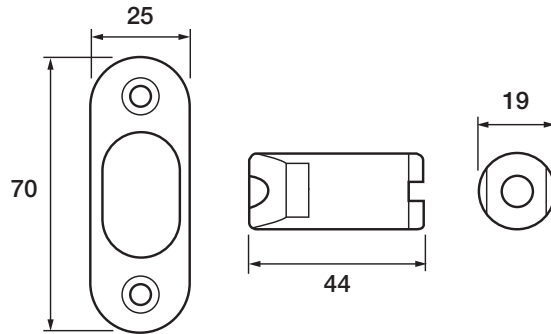

**WS12 Hinge Bolts**

- Hinge bolts help keep the door in the frame on the hinged side aiding protection against a force attack
- Recommended for use in outward opening doors

Prod Code	Finish	Pack
V-WS12-2-BR	Brown	2 in pack
V-WS12-2-WE	White	2 in pack