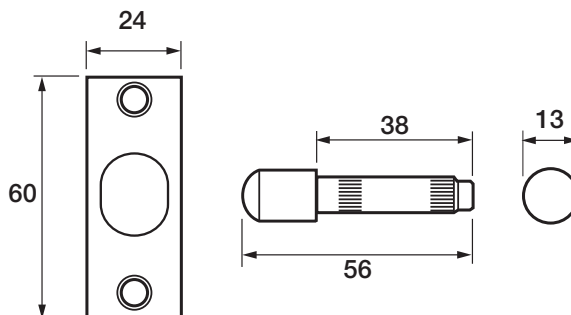

**WS12 Hinge Bolts**

- Hinge bolts help keep the door in the frame on the hinged side aiding protection against a force attack
- Recommended for use in outward opening doors

Prod Code	Finish	Pack
V-WS12-2-BR	Brown	2 in pack
V-WS12-2-WE	White	2 in pack

**WS14 Hinge Bolts**

- Hinge bolts help keep the door in the frame on the hinged side aiding protection against a force attack
- Recommended for use in outward opening doors

Prod Code	Finish	Pack
V-WS14-2-BZ	Zinc	2 in pack