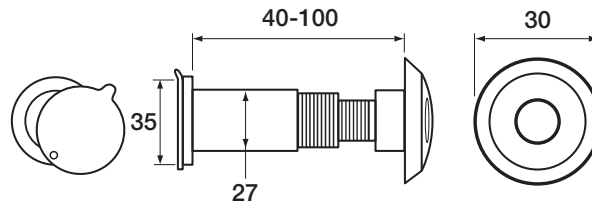

**WS9 Commercial Door Viewer**

- Adjustable to suit various door thicknesses

**Prod Code**

B-WS9-CH  
B-WS9-GL

**Finish**

Chrome  
Brass

**Pack**

1 in pack  
1 in pack

**WS13 Door Viewer**

- Adjustable to suit various door thicknesses

**Prod Code**

V-WS13-CH  
V-WS13-GL

**Finish**

Chrome  
Brass

**Pack**

1 in pack  
1 in pack