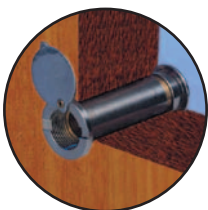

**WS9 Commercial Door Viewer**

- Adjustable to suit various door thicknesses

**Prod Code**

B-WS9-CH  
B-WS9-GL

**Finish**

Chrome  
Brass

**Pack**

1 in pack  
1 in pack

**WS13 Door Viewer**

- Adjustable to suit various door thicknesses

**Prod Code**

V-WS13-CH  
V-WS13-GL

**Finish**

Chrome  
Brass

**Pack**

1 in pack  
1 in pack