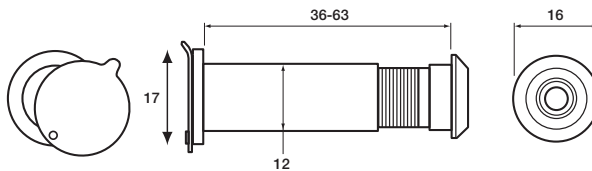

**WS9 Commercial Door Viewer**

- Adjustable to suit various door thicknesses

**Prod Code**

B-WS9-CH  
B-WS9-GL

**Finish**

Chrome  
Brass

**Pack**

1 in pack  
1 in pack

**WS13 Door Viewer**

- Adjustable to suit various door thicknesses

**Prod Code**

V-WS13-CH  
V-WS13-GL

**Finish**

Chrome  
Brass

**Pack**

1 in pack  
1 in pack