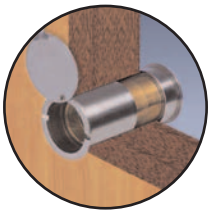

**WS9 Commercial Door Viewer**

- Adjustable to suit various door thicknesses

**Prod Code**

B-WS9-CH  
B-WS9-GL

**Finish**

Chrome  
Brass

**Pack**

1 in pack  
1 in pack

**WS13 Door Viewer**

- Adjustable to suit various door thicknesses

**Prod Code**

V-WS13-CH  
V-WS13-GL

**Finish**

Chrome  
Brass

**Pack**

1 in pack  
1 in pack