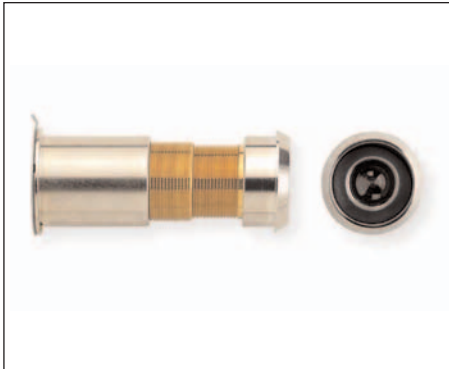

**WS9 Commercial Door Viewer**

- Adjustable to suit various door thicknesses

**Prod Code**

B-WS9-CH  
B-WS9-GL

**Finish**

Chrome  
Brass

**Pack**

1 in pack  
1 in pack

**WS13 Door Viewer**

- Adjustable to suit various door thicknesses

**Prod Code**

V-WS13-CH  
V-WS13-GL

**Finish**

Chrome  
Brass

**Pack**

1 in pack  
1 in pack