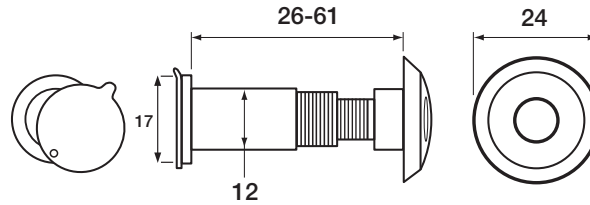

**8V001 Wide Angle Door Viewer**

- Adjustable to suit various door thicknesses

**Prod Code**

V-8V001-CH  
V-8V001-GL

**Finish**

Chrome  
Brass

**Pack**

1 in pack  
1 in pack

**WS8 Door Viewer**

- Adjustable to suit various door thicknesses

**Prod Code**

V-WS8-CH  
V-WS8-GL

**Finish**

Chrome  
Brass

**Pack**

1 in pack  
1 in pack