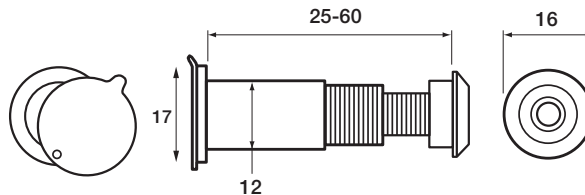

**8V001 Wide Angle Door Viewer**

- Adjustable to suit various door thicknesses

**Prod Code**

V-8V001-CH  
V-8V001-GL

**Finish**

Chrome  
Brass

**Pack**

1 in pack  
1 in pack

**WS8 Door Viewer**

- Adjustable to suit various door thicknesses

**Prod Code**

V-WS8-CH  
V-WS8-GL

**Finish**

Chrome  
Brass

**Pack**

1 in pack  
1 in pack